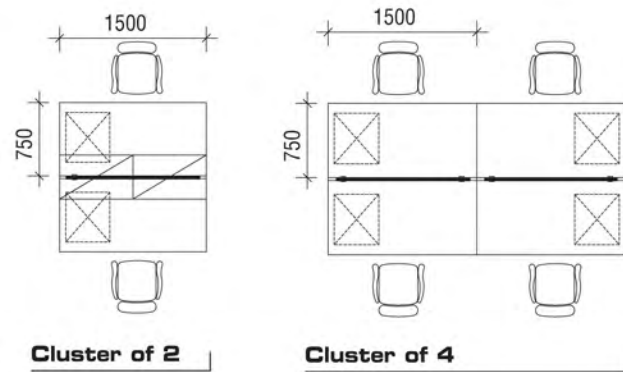

Cluster of 2

Cluster of 4