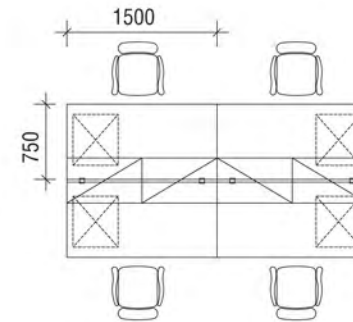

Cluster of 4