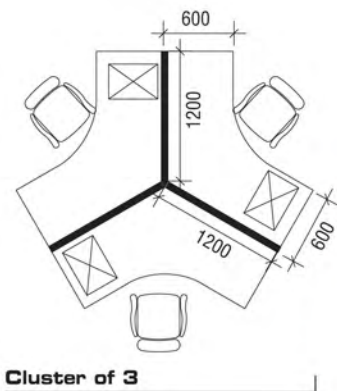

Cluster of 3