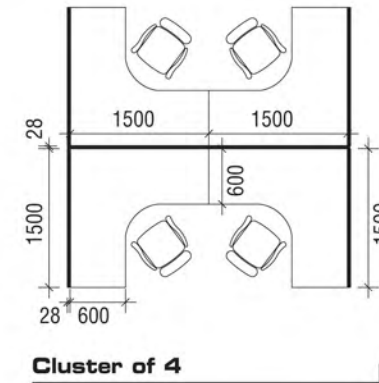

For a division or department on its own, distinctive space by creating departments within the office. BETA-450H storage division keep everything organized and close at hand.

For teams that spend most of their time actively working together. SENNA-300H with 28mm thick and 30cm height screens encourage team awareness and interaction. Great for interacting without disrupting the flow of work.