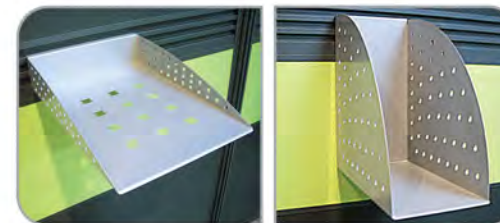

## FILES & STORAGE

Cost effective, convenient, flexible and mobility, UA Office System has storage solutions for all your workplace needs.

Flipper Door Hanging Cabinet

Open Shelf Top

Sliding Door Hanging Cabinet

## TRAYS

For maximum worksurface area, UA system offers built-in rails and holders to accommodate off-desk accessories for the most accessible desktop items.