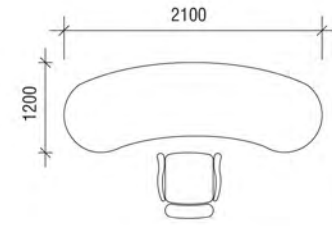

DESKS AND WORKTABLES

Conceptually, UA Desks and Worktables offer personalized solutions for open plan and private offices, providing the ultimate in user comfort and proper alignment. Combine the right top shape and size with a base option that fits your adjustability needs.