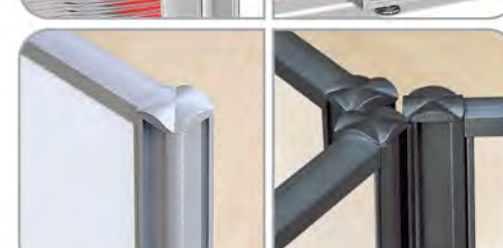

CASSIA LEG

Adaptability is an increasingly valuable attribute in workspace environments, and MALVA-750H provides the solution: a modular system designed for fast and easy movement and reconfiguring.