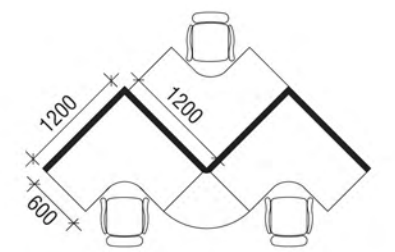

Boomerang style workstation is an interesting shapes UA60 Block System offers. By creating the office design trends of tomorrow, it helps to create a more motivating and productive workplace.

Cluster of 3