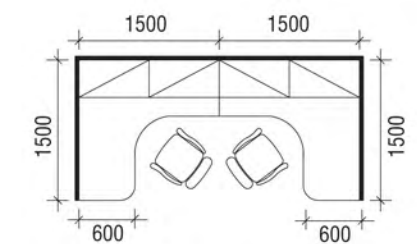

Cluster of 2

Streamlined UA40 Slim Block System panels are only 40mm thick to save space, yet they lock together to create solid workstations that give the look, privacy and functionality perfect for your office.