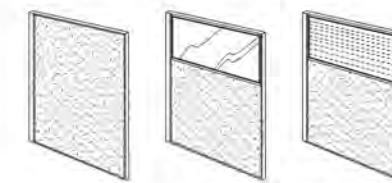

System Components : UA40 / UA60 / UA80

UA40 / UA60 BLOCK SYSTEM (40mm / 60mm THK)

WITHOUT WIRE MANAGEMENT