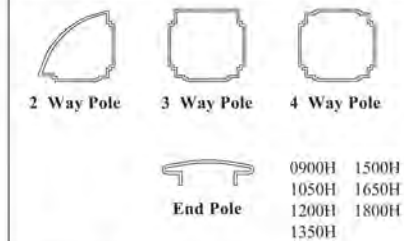

UA80 CONNECTION POLE

UA40 JOINT UA80 CONNECTION POLE