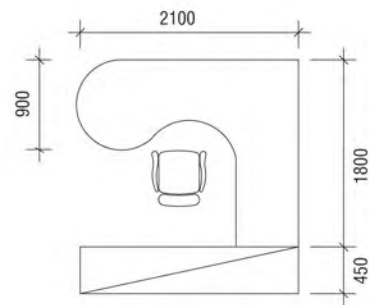

DESKS AND WORKTABLES

Conceptually, UA Desks and Worktables offer personalized solutions for open plan and private offices, providing the ultimate in user comfort and proper alignment. Combine the right top shape and size with a base option that fits your adjustability needs.

ABIES

ASTER

IRIS

RUMEX

IMAX

LAVEN

LAVEN

INULA

POLE