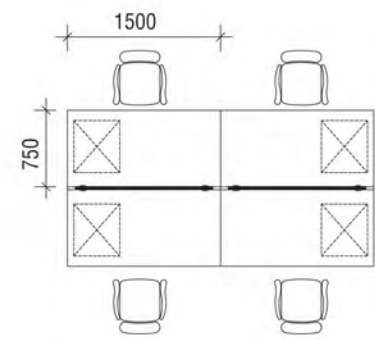

For a division or department on its own, distinctive space by creating departments within the office. BETA-450H storage division keep everything organized and close at hand.

For teams that spend most of their time actively working together. SENNA-300H with 28mm thick and 30cm height screens encourage team awareness and interaction. Great for interacting without disrupting the flow of work.