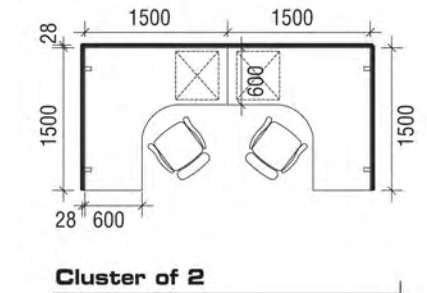

CONTENTS

TOTAL WORKSPACE SOLUTION

Combine your imagination with our solutions and create a workspace that is beautiful as well as functional. Here you'll find UA's 5 collection of Office Systems: UA28 / UA40 / UA60 / UAPS60 / UA80 plus a vast selection of worksurface shapes and variable panel heights for you to create an unique and comfortable working area.

UA Office Furniture Series consists of freestanding desks, conference / meeting tables, reception desk, computer desk and panel-hung or freestanding filing / storage system.

Easy to understand, plan, specify, install and reconfigure. The durable and trendy UA Office Systems plus UA Office Furniture Series work well with a wide range of System Components for a total workspace solution.

UA28
Desking System (28mm thk)
• MALVA - 750H
• PINUS - 600H
• BETA - 450H
• SENNA - 300H

1

UA40
Slim Block System (40mm thk)

10

UA60
Block System (60mm thk)

13

UAPS60
Pole System (60mmØ)

17

UA80
Tiles System (80mm thk)

20

UA OFFICE
Furniture Series

22

UA SYSTEM
Accessories

29

UA SYSTEM
Components

30

Adaptability is an increasingly valuable attribute in workspace environments, and MALVA-750H provides the solution: a modular system designed for fast and easy movement and reconfiguring.