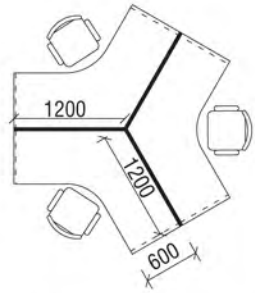

Versatile and functional, the SENNA-300H combines simplicity, strength and an elegant aesthetic for modern interiors. Its high degree of variability makes it suitable for use as office desks as well as the ideal choice for open space offices.

Cluster of 3