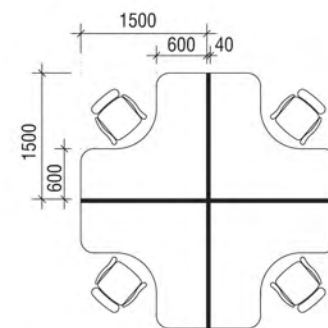

Cluster of 4

Cluster of 2

Partition to worksurface brackets are available to attach partitions to desks for increased rigidity and stability.

Building customized design options is just as easy whether using UA40 Slim Block System on its own or in conjunction with UA80 Tiles System.