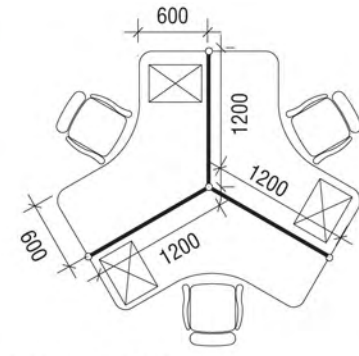

Y - SHAPE

Cluster of 3