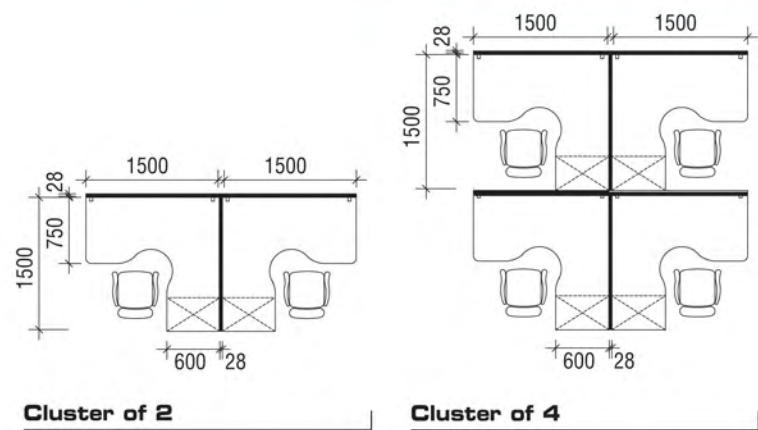

For a division or department on its own, distinctive space by creating departments within the office. BETA-450H storage division keep everything organized and close at hand.

For teams that spend most of their time actively working together. SENNA-300H with 28mm thick and 30cm height screens encourage team awareness and interaction. Great for interacting without disrupting the flow of work.