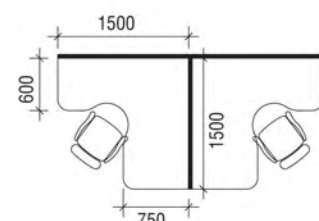

Cluster of 2