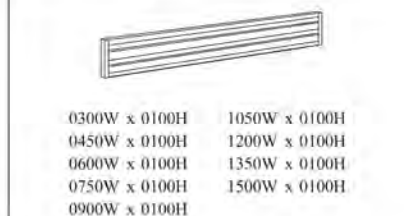

- 0300W x 0100H
- 0450W x 0100H
- 0600W x 0100H
- 0750W x 0100H
- 0900W x 0100H
- 1050W x 0100H
- 1200W x 0100H
- 1350W x 0100H
- 1500W x 0100H