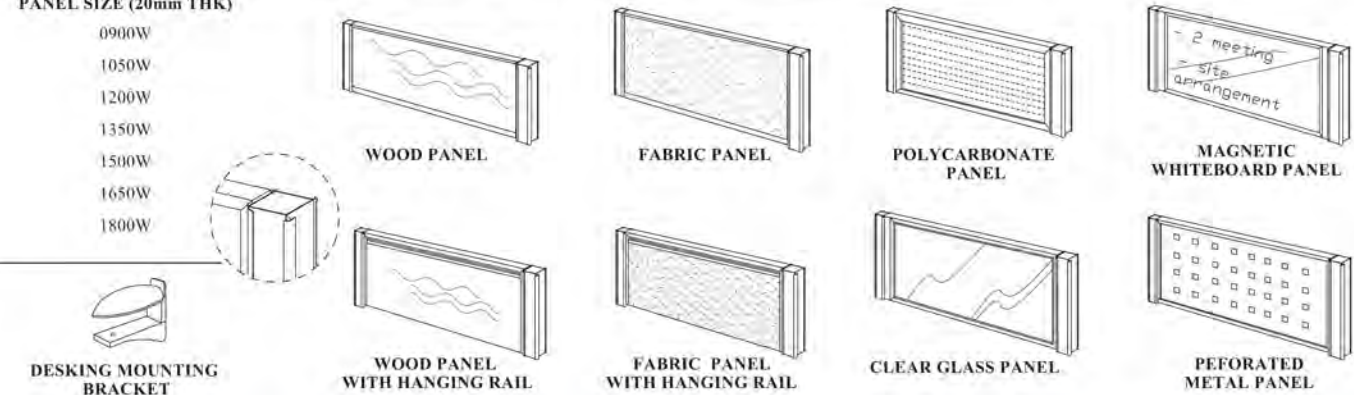

UA28 DESKING SYSTEM (28mm THK) 300H / 450H / 600H / 750H

PANEL SIZE (20mm THK)

- 0900W
- 1050W
- 1200W
- 1350W
- 1500W
- 1650W
- 1800W

System Components : UA40 / UA60 / UA80

UA40 / UA60 BLOCK SYSTEM (40mm / 60mm THK)

WITHOUT WIRE MANAGEMENT

WITH WIRE MANAGEMENT

FULL FABRIC	HALF GLASS	HALF POLY-CARBONATE	FULL FABRIC	HALF GLASS	HALF POLY-CARBONATE	FULL POLY-CARBONATE
0300W x 0900H	0300W x 1050H	0300W x 1200H	0300W x 1350H	0300W x 1500H	0300W x 1650H	0300W x 1800H
0450W x 0900H	0450W x 1050H	0450W x 1200H	0450W x 1350H	0450W x 1500H	0450W x 1650H	0450W x 1800H
0600W x 0900H	0600W x 1050H	0600W x 1200H	0600W x 1350H	0600W x 1500H	0600W x 1650H	0600W x 1800H
0750W x 0900H	0750W x 1050H	0750W x 1200H	0750W x 1350H	0750W x 1500H	0750W x 1650H	0750W x 1800H
0900W x 0900H	0900W x 1050H	0900W x 1200H	0900W x 1350H	0900W x 1500H	0900W x 1650H	0900W x 1800H
1050W x 0900H	1050W x 1050H	1050W x 1200H	1050W x 1350H	1050W x 1500H	1050W x 1650H	1050W x 1800H
1200W x 0900H	1200W x 1050H	1200W x 1200H	1200W x 1350H	1200W x 1500H	1200W x 1650H	1200W x 1800H
1350W x 0900H	1350W x 1050H	1350W x 1200H	1350W x 1350H	1350W x 1500H	1350W x 1650H	1350W x 1800H
1500W x 0900H	1500W x 1050H	1500W x 1200H	1500W x 1350H	1500W x 1500H	1500W x 1650H	1500W x 1800H