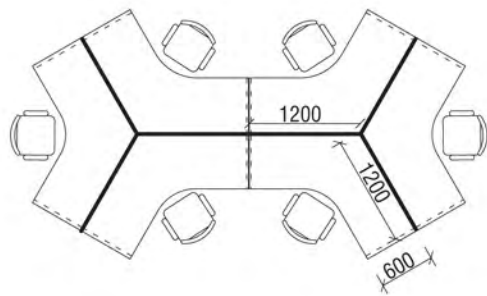

Cluster of 6