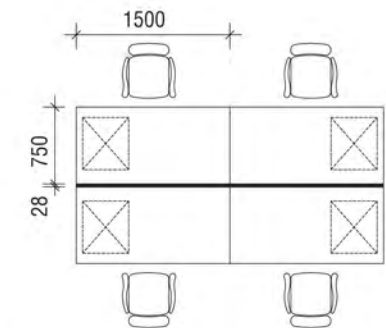

Cluster of 4