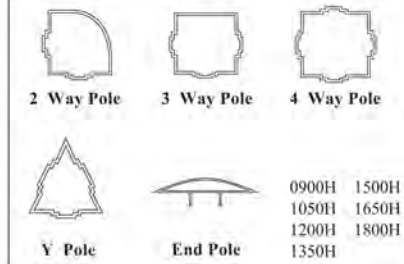

UA60 CONNECTION POLE

UA40 CONNECTION POLE