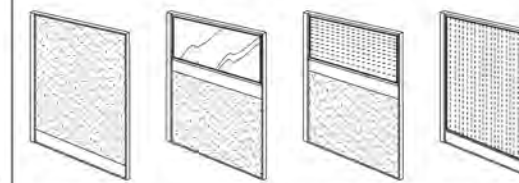

WITH WIRE MANAGEMENT

FULL FABRIC	HALF GLASS	HALF POLY-CARBONATE	FULL FABRIC	HALF GLASS	HALF POLY-CARBONATE	FULL POLY-CARBONATE
0300W x 0900H	0300W x 1050H	0300W x 1200H	0300W x 1350H	0300W x 1500H	0300W x 1650H	0300W x 1800H
0450W x 0900H	0450W x 1050H	0450W x 1200H	0450W x 1350H	0450W x 1500H	0450W x 1650H	0450W x 1800H
0600W x 0900H	0600W x 1050H	0600W x 1200H	0600W x 1350H	0600W x 1500H	0600W x 1650H	0600W x 1800H
0750W x 0900H	0750W x 1050H	0750W x 1200H	0750W x 1350H	0750W x 1500H	0750W x 1650H	0750W x 1800H
0900W x 0900H	0900W x 1050H	0900W x 1200H	0900W x 1350H	0900W x 1500H	0900W x 1650H	0900W x 1800H
1050W x 0900H	1050W x 1050H	1050W x 1200H	1050W x 1350H	1050W x 1500H	1050W x 1650H	1050W x 1800H
1200W x 0900H	1200W x 1050H	1200W x 1200H	1200W x 1350H	1200W x 1500H	1200W x 1650H	1200W x 1800H
1350W x 0900H	1350W x 1050H	1350W x 1200H	1350W x 1350H	1350W x 1500H	1350W x 1650H	1350W x 1800H
1500W x 0900H	1500W x 1050H	1500W x 1200H	1500W x 1350H	1500W x 1500H	1500W x 1650H	1500W x 1800H