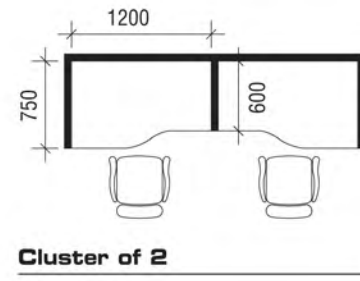

CALL CENTRE

Cluster of 2