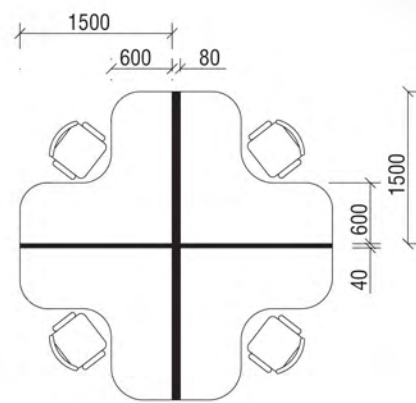

Cluster of 4

Cluster of 2

Partition to worksurface brackets are available to attach partitions to desks for increased rigidity and stability.

Building customized design options is just as easy whether using UA40 Slim Block System on its own or in conjunction with UA80 Tiles System.