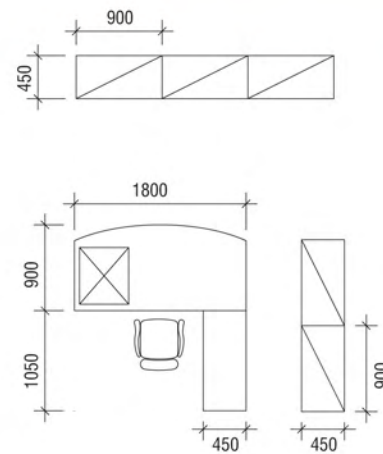

White Frame Silver Frame Light Grey Frame Dark Grey Frame

**PRESIDENCE SERIES**

Impressive 62mm thick table top.

Intelligent, exquisitely crafted...UA  
Presidence Series desks and storage  
cabinets reflects UA's standard of quality  
for director office furniture.